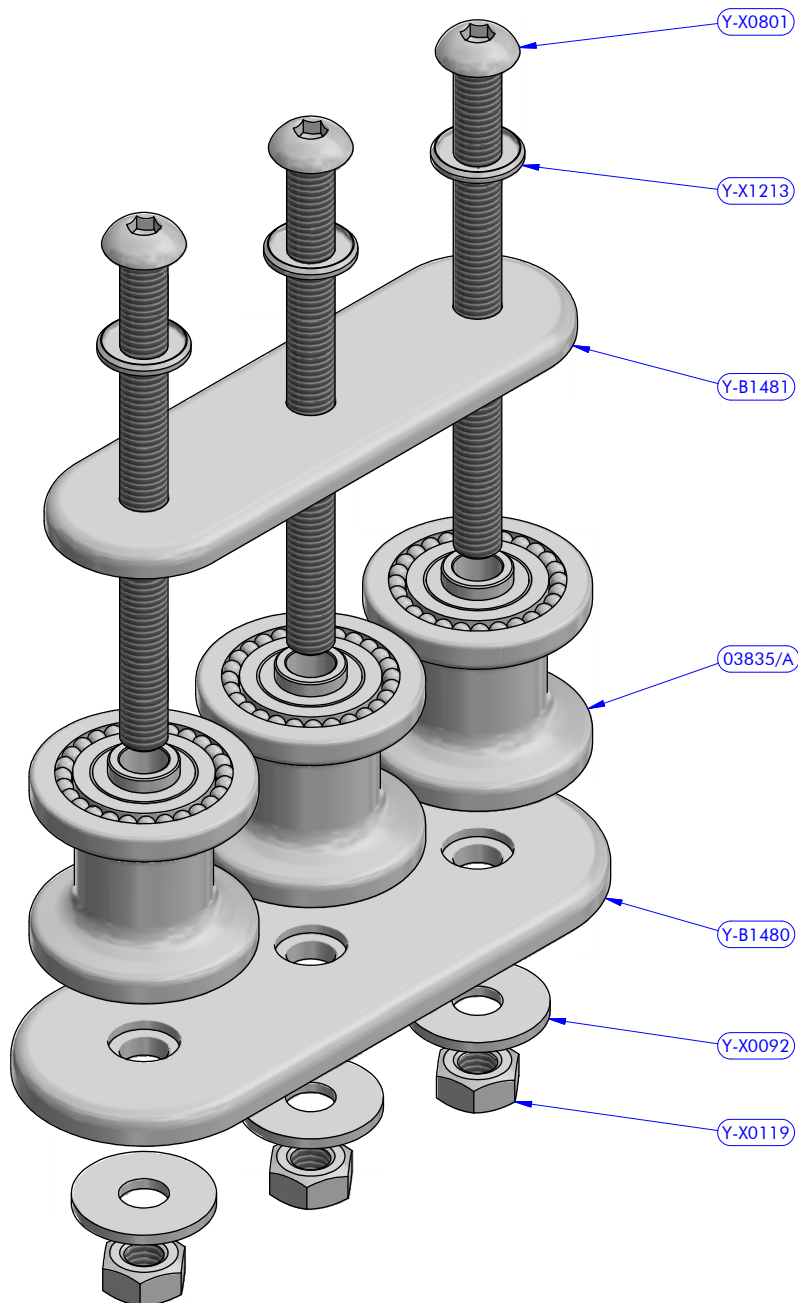

Sheave assy
code **03835/A**

PART LIST			
CODE	DESCRIPTION	MATERIAL	Q.TY
03835/A	Sheave	Various	3
Y-B1480	Lower cheekplate	Aluminium	1
Y-B1481	Upper cheekplate	Aluminium	1
Y-X0092	Washer	S.Steel	3
Y-X0119	Nut	S.Steel	3
Y-X0801	Screw	S.Steel	3
Y-X1213	Washer	Plastic	3